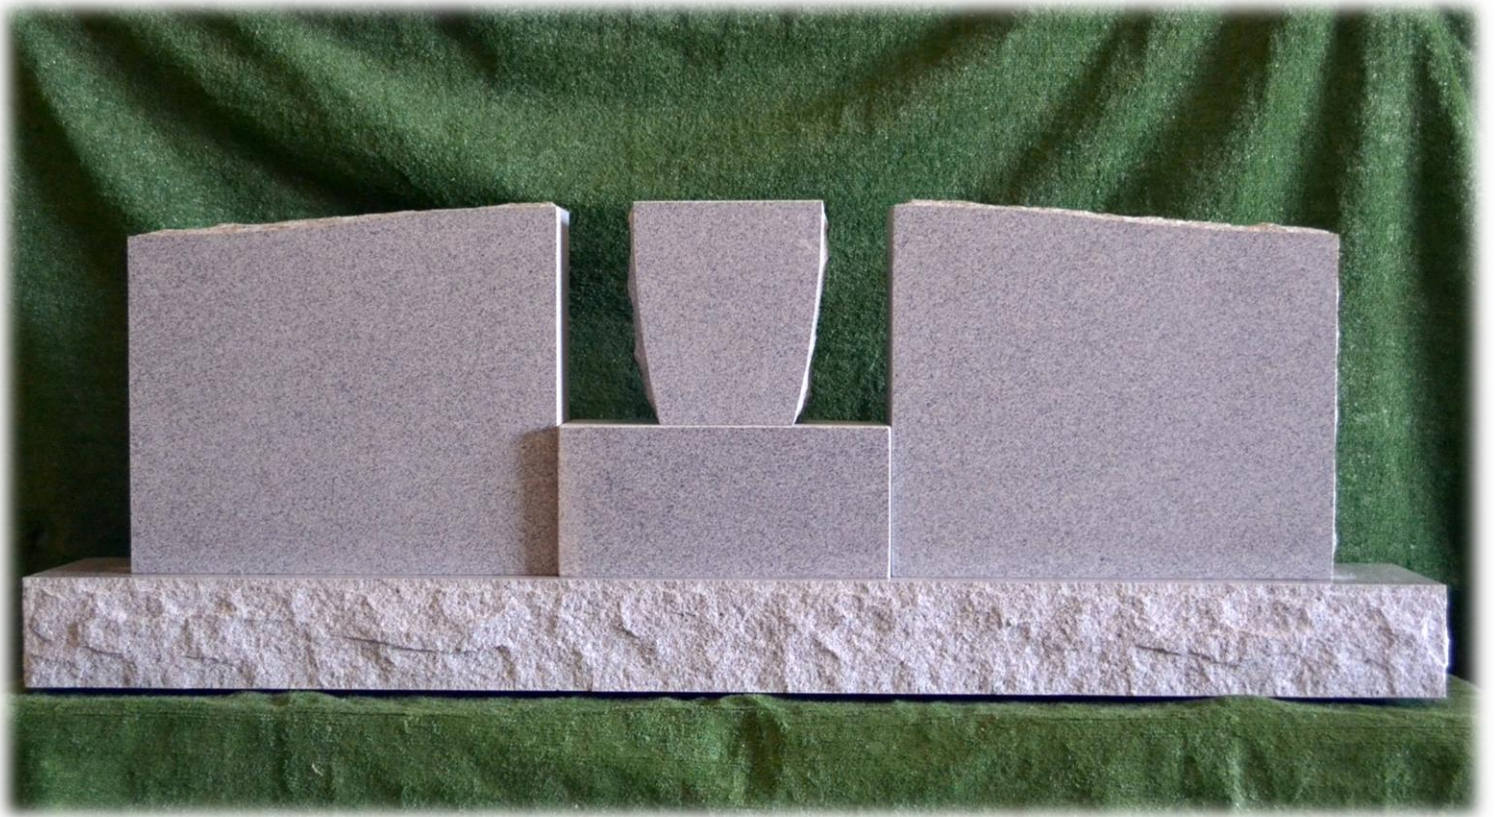

Large Slant Wing Monument

- Slants (2)** 2-6 x 0-10 x 1-6 Polish Slant, Rock Pitch Top and Sides, Sawn Back
- Base** 7-0 x 1-6 x 0-6 Polish Top, BRP, Sawn Chamfer
- Vase** 0-10 x 0-6 x 1-0 Polish Front/Back, Rock Pitch Sides, 4" Core, 8" Deep

Large Wing Monument

- Wing (2)** 2-0 x 0-6 x 1-8 Polish Front/Back, Rock Pitch Top and Side, 1/2" Serpentine
- Base** 6-6 x 1-0 x 0-6 Polish Top, Rock Pitch Front, Back, and Sides
- Vase** 0-10 x 0-6 x 1-0 Polish Front/Back, Rock Pitch Sides, 4" Core, 8" Deep
- Plinth (Piece Below Vase)** 1-6 x 0-8 x 0-8 Polish Top and Sides, Sawn Bottom