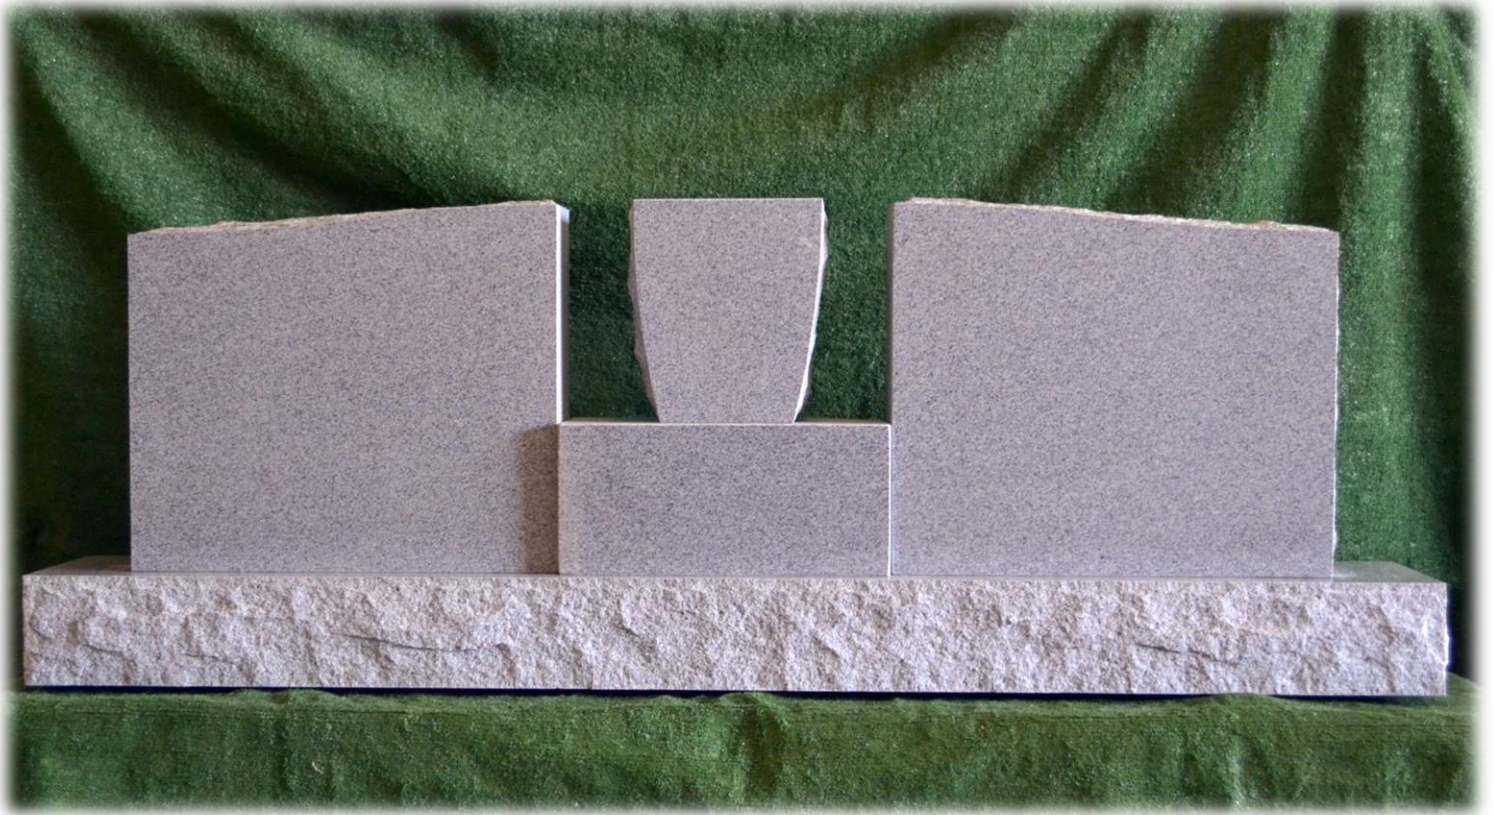

# Large Slant Wing Monument

- Slants (2)** 2-6 x 0-10 x 1-6 Polish Slant, Rock Pitch Top and Sides, Sawn Back
- Base** 7-0 x 1-6 x 0-6 Polish Top, BRP, Sawn Chamfer
- Vase** 0-10 x 0-6 x 1-0 Polish Front/Back, Rock Pitch Sides, 4" Core, 8" Deep

# Large Wing Monument

**Wing (2)** 2-0 x 0-6 x 1-8 Polish Front/Back, Rock Pitch Top and Side, 1/2" Serpentine

**Base** 6-6 x 1-0 x 0-6 Polish Top, Rock Pitch Front, Back, and Sides

**Vase** 0-10 x 0-6 x 1-0 Polish Front/Back, Rock Pitch Sides, 4" Core, 8" Deep