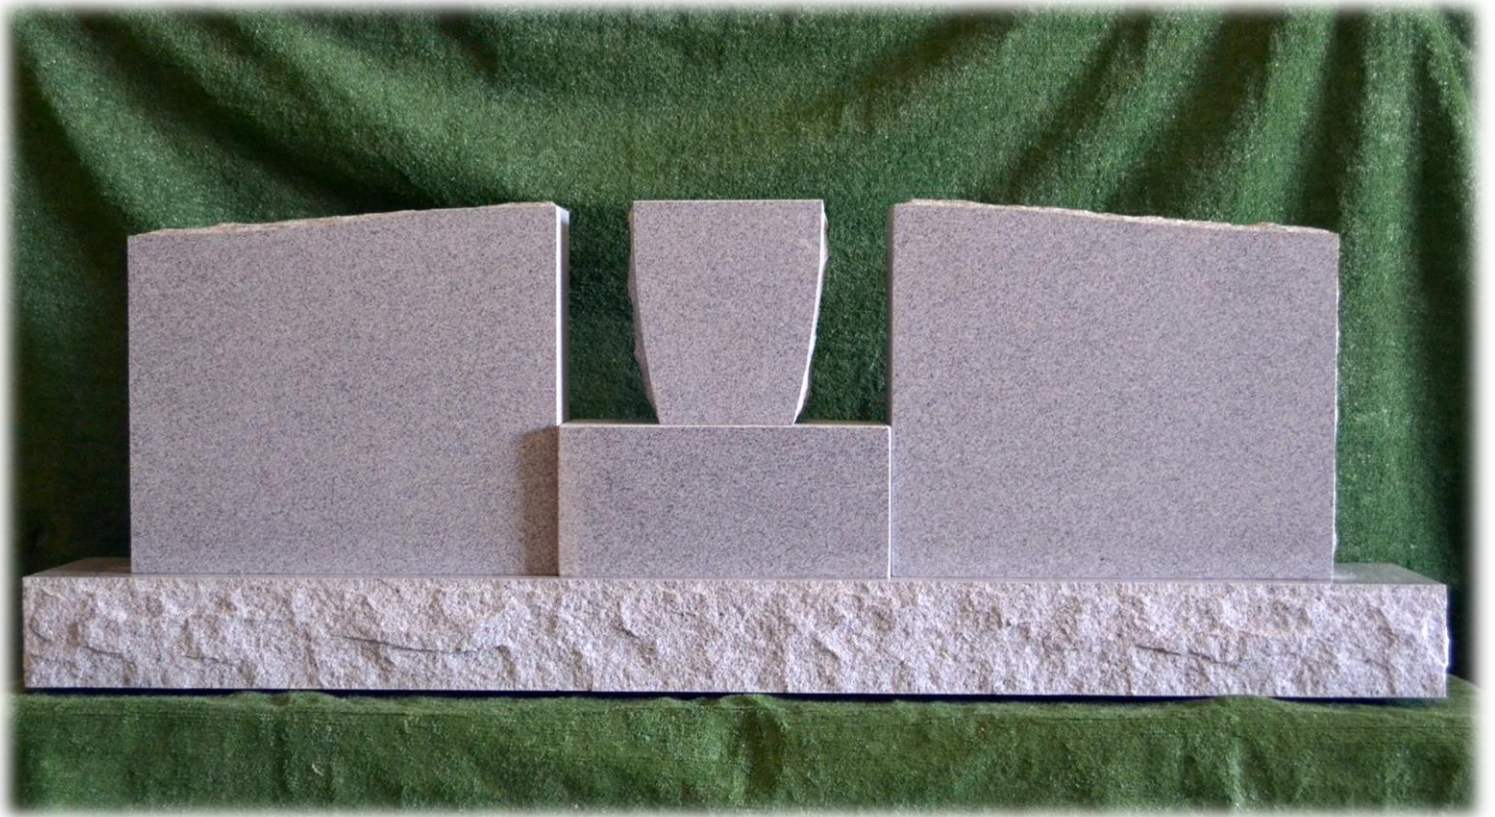

Large Slant Wing Monument

- Slants (2)** 2-6 x 0-10 x 1-6 Polish Slant, Rock Pitch Top and Sides, Sawn Back
- Base** 7-0 x 1-6 x 0-6 Polish Top, BRP, Sawn Chamfer
- Vase** 0-10 x 0-6 x 1-0 Polish Front/Back, Rock Pitch Sides, 4" Core, 8" Deep

Large Wing Monument

- Wing (2)** 2-0 x 0-6 x 1-8 Polish Front/Back, Rock Pitch Top and Side, 1/2" Serpentine
- Base** 6-6 x 1-0 x 0-6 Polish Top, Rock Pitch Front, Back, and Sides
- Vase** 0-10 x 0-6 x 1-0 Polish Front/Back, Rock Pitch Sides, 4" Core, 8" Deep
- Plinth (Piece Below Vase)** 1-6 x 0-8 x 0-8 Polish Top and Sides, Sawn Bottom