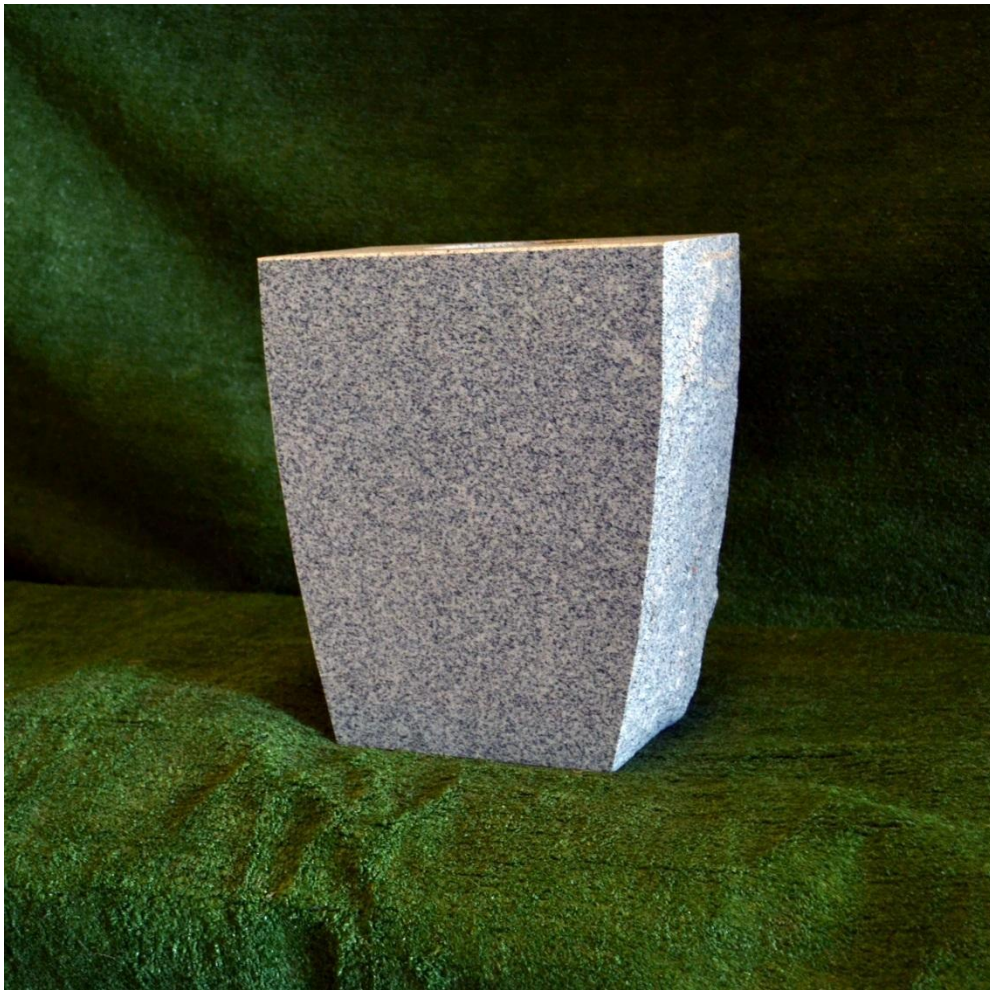

Turned Vase

Vase: 0-6 x 0-6 x 0-10 Polish Turned, 4" Core

\$ 375.00

Installation in our service area is included.

Sales tax, cemetery permits if required are not included.

Prices subject to change without notice, approximate measurements above.

Custom Vase

Vase **0-10 x 0-6 x 1-0 Polish Front/Back, Rock Pitch Sides, 4" Core, 8" Deep**

\$ 325.00

Standard inscription, and installation in our service area is included.

Sales tax, specialized inscription, and cemetery permits if required are not included.

Prices subject to change without notice, approximate measurements above.

Standard Vase

Vase **0-8 x 0-6 x 1-0 Polish Front/Back, Rock Pitch Sides, Wide Bottom, 4" Core**

\$ 275.00

Standard inscription, and installation in our service area is included.

Sales tax, specialized inscription, and cemetery permits if required are not included.

Prices subject to change without notice, approximate measurements above.

Infant Vase

Vase 0-5 x 0-4 x 0-9 Polish Front/Back, Rock Pitch Sides, Wide Bottom, 2.5" Core