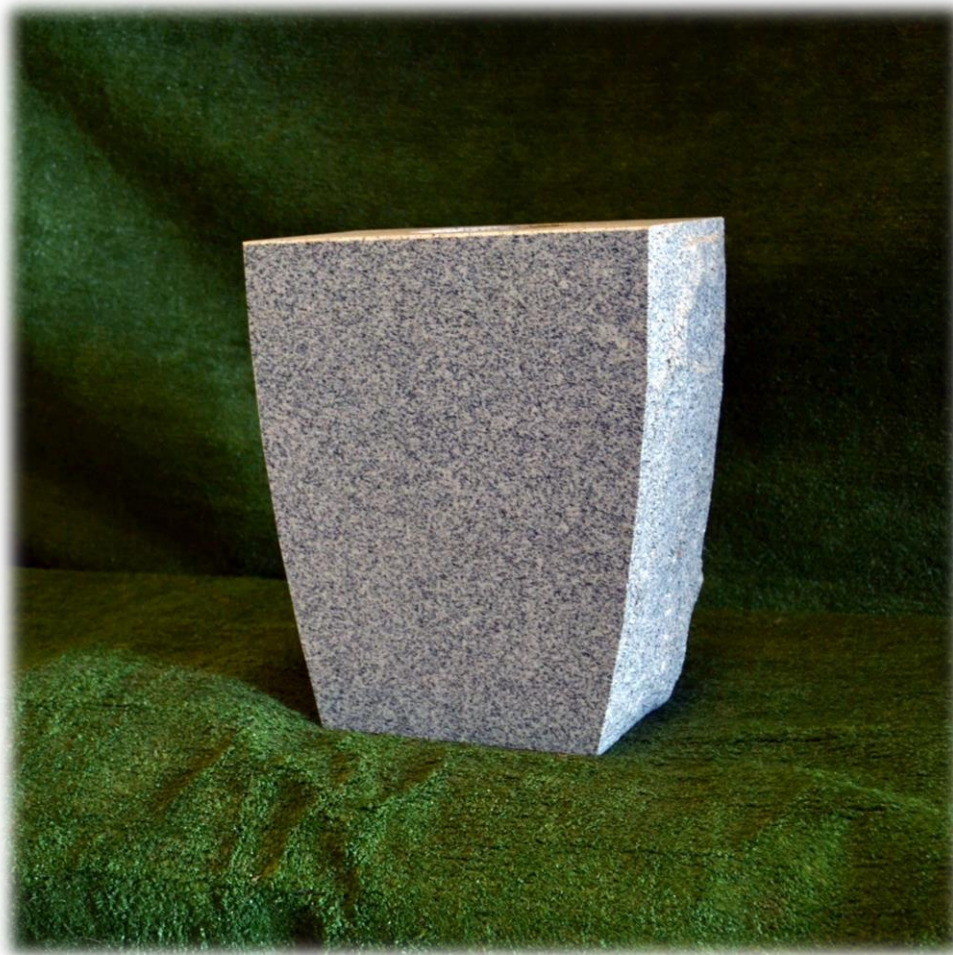

Turned Vase

Vase: 0-6 x 0-6 x 0-10 Polish Turned, 4" Core

\$ 495.00

Installation in our service area is included.

Sales tax, cemetery permits if required are not included.

Prices subject to change without notice, approximate measurements above.

Custom Vase

Vase 0-10 x 0-6 x 1-0 Polish Front/Back, Rock Pitch Sides, 4" Core, 8" Deep

\$ 395.00

Standard inscription, and installation in our service area is included.

Sales tax, specialized inscription, and cemetery permits if required are not included.

Prices subject to change without notice, approximate measurements above.

Standard Vase

Vase 0-8 x 0-6 x 1-0 Polish Front/Back, Rock Pitch Sides, Wide Bottom, 4" Core

\$ 295.00

Standard inscription, and installation in our service area is included.

Sales tax, specialized inscription, and cemetery permits if required are not included.

Prices subject to change without notice, approximate measurements above.

Infant Vase

Vase 0-5 x 0-4 x 0-9 Polish Front/Back, Rock Pitch Sides, Wide Bottom, 2.5" Core