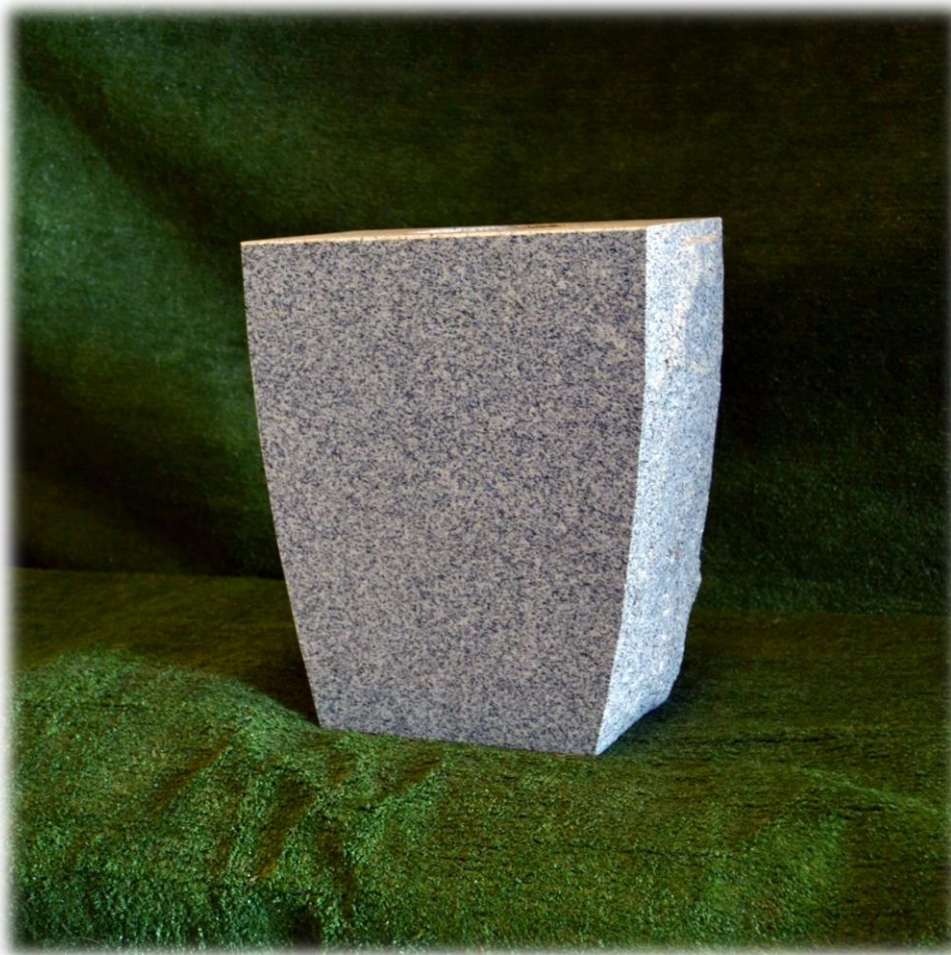

Turned Vase

Vase: 0-6 x 0-6 x 0-10 Polish Turned, 4" Core

\$ 350.00

Installation in our service area is included.

Sales tax, cemetery permits if required are not included.

Prices subject to change without notice, approximate measurements above.

Custom Vase

Vase 0-10 x 0-6 x 1-0 Polish Front/Back, Rock Pitch Sides, 4" Core, 8" Deep

\$ 300.00

Standard inscription, and installation in our service area is included.

Sales tax, specialized inscription, and cemetery permits if required are not included.

Prices subject to change without notice, approximate measurements above.

Standard Vase

Vase 0-8 x 0-6 x 1-0 Polish Front/Back, Rock Pitch Sides, Wide Bottom, 4" Core

\$ 250.00

Standard inscription, and installation in our service area is included.

Sales tax, specialized inscription, and cemetery permits if required are not included.

Prices subject to change without notice, approximate measurements above.

Infant Vase

Vase 0-5 x 0-4 x 0-9 Polish Front/Back, Rock Pitch Sides, Wide Bottom, 2.5" Core